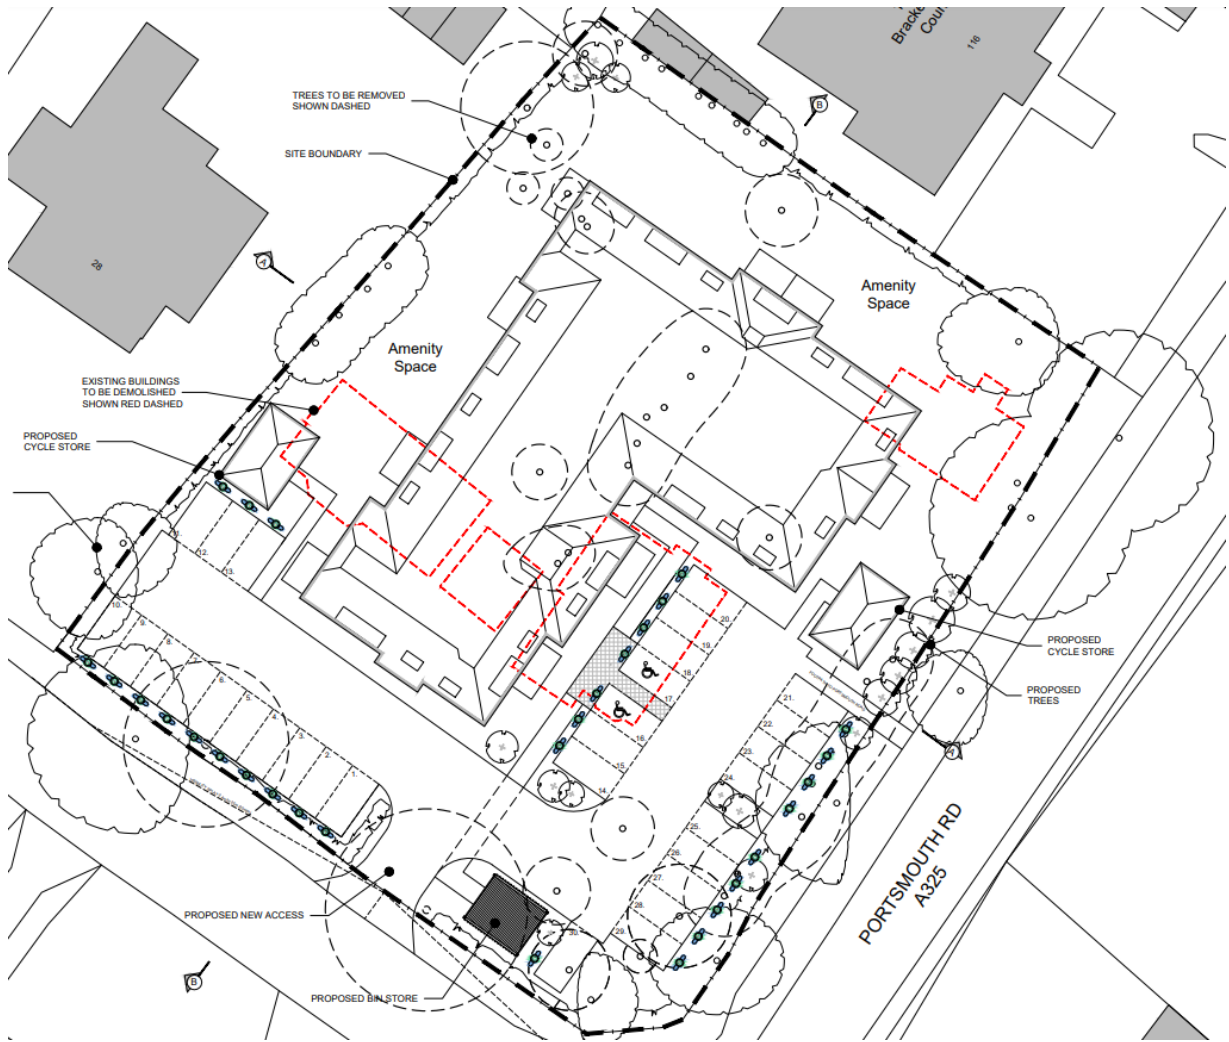

PAC Plans 21/1268/FFU 29, 30 & 30A Brackendale Close, Camberley

Site location plan

Site layout plan

Proposed street scene (Brackendale Close)

Proposed street scene (Portsmouth Road)

Elevations

REAR ELEVATION

SIDE ELEVATION

SIDE ELEVATION

Photos

Brackendale Close

Opposite side of Brackendale Close

Brackendale Court

30 Brackendale Close

29 Brackendale Close

View of 30 Brackendale Close from Portsmouth Road