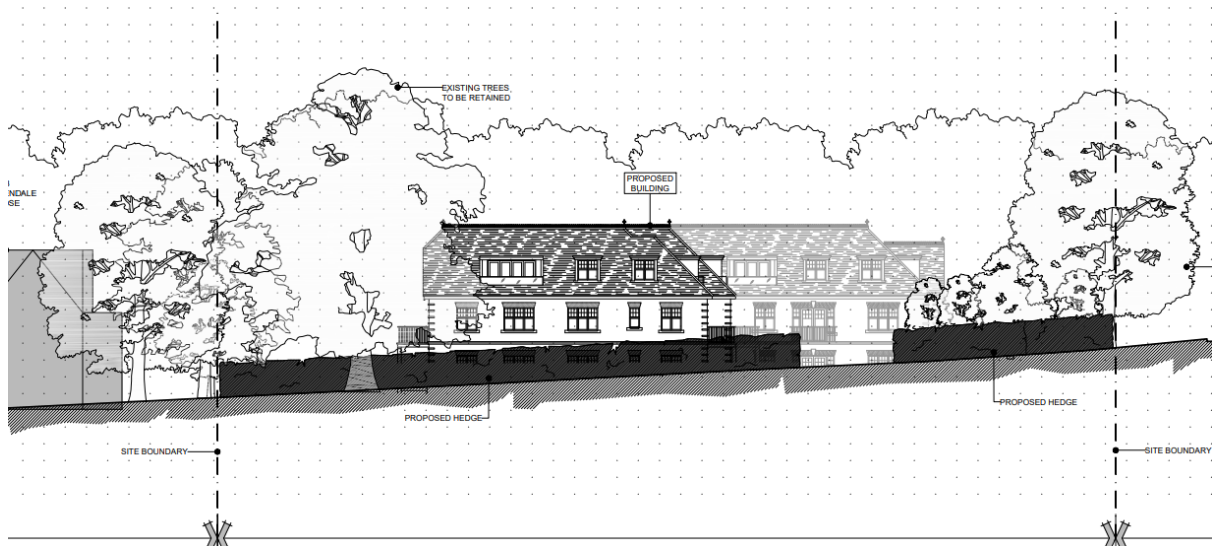

PAC Plans 21/1268/FFU 29, 30 & 30A Brackendale Close, Camberley

Site location plan

Site layout plan

Proposed street scene (Brackendale Close)

Proposed street scene (Portsmouth Road)

Elevations

REAR ELEVATION

SIDE ELEVATION

SIDE ELEVATION

Photos

Brackendale Close

Opposite side of Brackendale Close

Brackendale Court

30 Brackendale Close

29 Brackendale Close

View of 30 Brackendale Close from Portsmouth Road